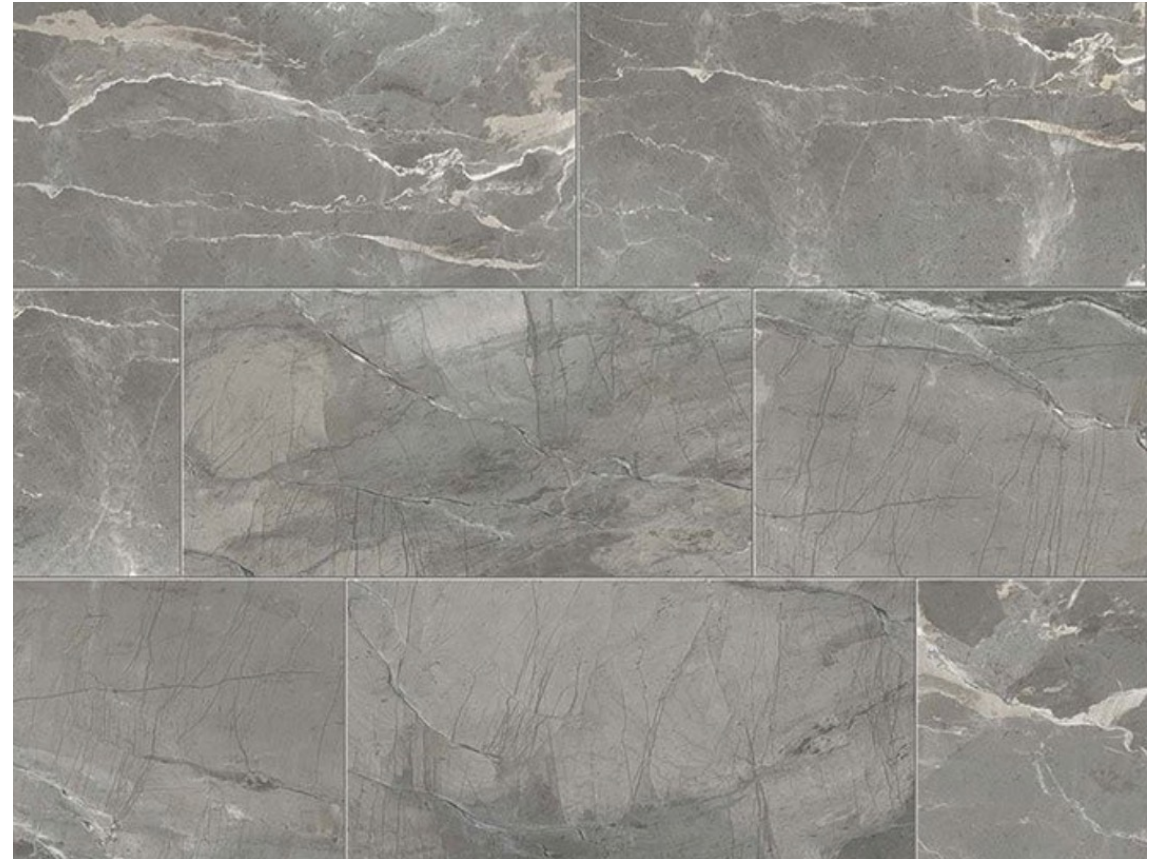

**FAUCET**

**SILVER SATIN  
CABINET COLOR**

**UNDERMOUNT  
SS LAUNDRY SINK**

**SUTTON  
CABINET PULLS**

**METROQUARTZ  
BIANCO VAIL  
COUNTERTOP**

**FLOOR TILE**

**MASTER BATH**

SUTTON PULLS